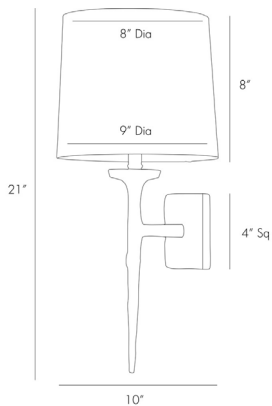

ARTERIOS

FRANZ SCONCE

49701-362
H: 21 IN, W: 9 IN, D: 10 IN
Antique Brass
Contract Suitable As Is

Brass has been cast to mimic molten metal in this romantic wall sconce. The fluid nature of the matte brass is evocative of Salvador Dali's surreal designs. Topped with an off-white linen Uno mounted shade.

APPEARANCE

Material	Brass, Cotton, Linen
Material Type	Cast
Finish	Matte Brass, Off-White
Top Coat/Sealant	false

DIMENSIONS

Shade	10 IN Top: 8.00 IN, Dia: 9.00 IN, Side: 8 IN
Backplate	H: 4 IN, W: 4 IN, D: 1 IN
Mount	H: 4 IN, W: 4 IN

COMPLIANCY

UL/ETL	Yes
RoHS	true

SHIPPING

Shipping Requirements	Prop65
Product Weight	4 LBS
Gross Weight 1	9 LBS
Gross Weight 2	2 LBS
Shipping Box 1	H: 9 IN, L: 20 IN, W: 11 IN
Shipping Box 2	H: 12 IN, L: 13 IN, W: 13 IN